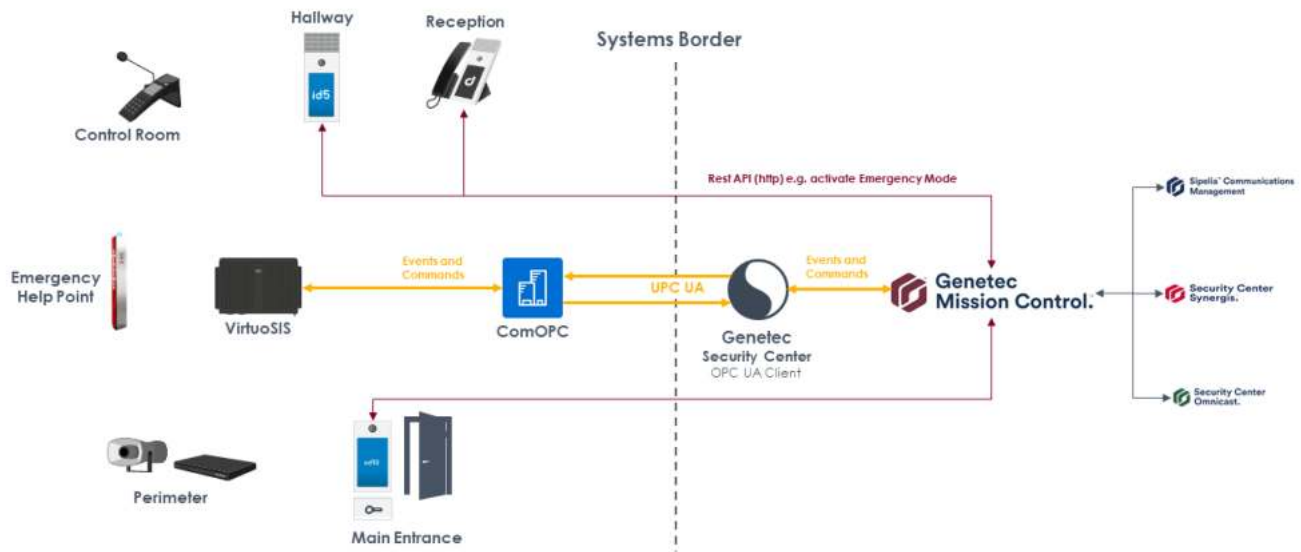

VIDEO CAPABILITIES

- → Record and stream video from Commend intercom stations via Onvif
- → Call up cameras associated to the call or event to view or record

INTERFACE WITH GENETEC GUI MAPS

- → Create Icons to control incoming and outgoing calls
- → Monitor line faults and equipment monitoring

REPORTING AND ALARMING

- → Alarms, Events, Monitoring can be logged and tracked for reporting

SIP CONNECTION CAPABILITIES

- → Connect Commend station to Sipelia
- → Connect Commend VirtuoSIS to Sipelia via SIP trunk
- → Open PA channels in Commend via Sipelia

COMMEND AND GENETEC SOLUTION

Topology

COMMUNICATION SYSTEMS BY COMMEND

When every second counts, people need technology not just to work, but to work with one hundred percent reliability - anywhere, around the clock. At Commend, we are aware of our responsibility. That's because millions of people trust the Commend brand and our products every day, whether at a London tube station, a car park in France or a hospital in the United States.

As a global market leader with more than 45 years of experience in speech transmission, we provide not just Intercom and video connections with interfaces to third-party systems, we also provide products that open up new possibilities for integrated solutions. Commend is the preferred choice for hands-free voice communication systems all over the world.

COMMEND WORLDWIDE

Would you like to learn more about our solutions?
Simply contact your regional Commend partner.

Commend Inc.
201.529.2425
commend.com